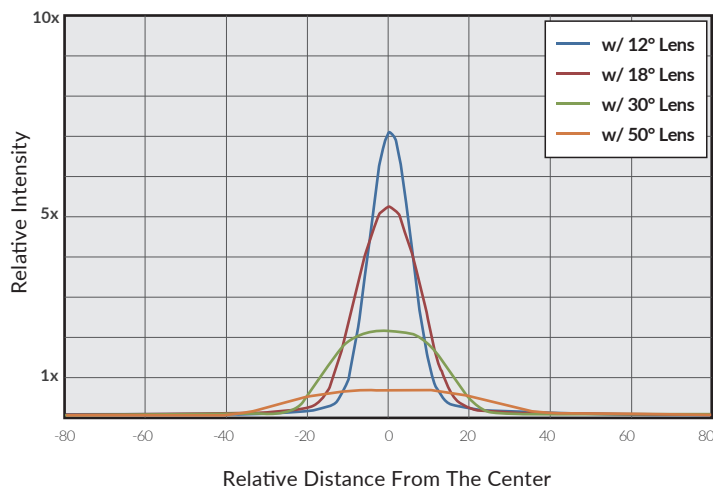

The **K40 COLOR** is a super-bright punch light that emits 3600W of LED illumination. This fixture uses the latest iteration of Filex's Dense Matrix LED technology to deliver color quality and optical versatility that are superior to previous generations of LED punch lights. Individually swappable lenses and pixel control allow for incredibly high levels of customization and control over the light output. With its smooth dimming from 0-100%, no flicker, high CRI, and CRMX wireless built-in, the K40 COLOR excels in any production setting and can be used on a floor stand, rigged into a grid, or hung from a Condor.

BEAM PROFILE

241203A

SPECIFICATIONS

Beam Angle	12° with lens (18°/30°/50° with optional lens accessories)
CCT Range	2000-10000K continuous tuning + magenta/green shift
CRI / TLCI	95 / 90 typical
Control Modes	CCT, HSI, RGBW, GEL, CCTRGBW, CCTHSI, CIEy, ICTHS, and more
Dimming	100 - 0% flicker free
Dimming Modes / Curve	Smooth, Sharp / Linear, Gamma
Light Engine	DiCon Dense Matrix LED
Power Consumption	Single AC Input 1500W/Dual AC Input 3600W
BTUs/hour	12283 (BTUs/hour) max
AC Input	100 - 240V AC, 18A Max Each
DMX/RDM Port	XLR-5
Wireless Control	Integrated LumenRadio CRMX TimoTwo
Ethernet	sACN, ArtNet (via etherCON)
USB Power Output	5V/2A (via USB-A)
USB-C Interface	FW Update / Remote
Weight	107lbs/48.5kg (With Yoke)
Size (L x W x H)	35.1" x 37.2" x 14.3" / 89.2cm x 94.6cm x 36.2cm (With Yoke) 24.4" x 24.4" x 14.3" / 62.0cm x 62.0cm x 36.2cm (Light Head Only)
Mount Type	Combo (baby stud female / junior stud male) / Dual Truss Clamp Optional
IP Rating	IP-25 (water-resistant)
Thermal Design	Controllable fan (OFF / SILENT / AUTO / FULL)
Operating Temperature	32 - 104°F / 0 - 40°C