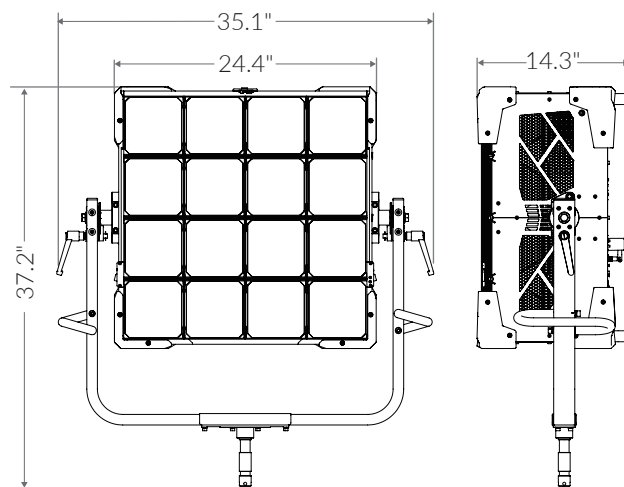

The **K40 COLOR** is a super-bright punch light that emits 3600W of LED illumination. This fixture uses the latest iteration of Filex's Dense Matrix LED technology to deliver color quality and optical versatility that are superior to previous generations of LED punch lights. Individually swappable lenses and pixel control allow for incredibly high levels of customization and control over the light output. With its smooth dimming from 0-100%, no flicker, high CRI, and CRMX wireless built-in, the K40 COLOR excels in any production setting and can be used on a floor stand, rigged into a grid, or hung from a Condor.

BEAM PROFILE

241203A

SPECIFICATIONS

Beam Angle	12° with lens (18°/30°/50° with optional lens accessories)
CCT Range	2000-10000K continuous tuning + magenta/green shift
CRI / TLCI	95 / 90 typical
Control Modes	CCT, HSI, RGBW, GEL, CCTRGBW, CCTHSI, CIEy, ICTHS, and more
Dimming	100 - 0% flicker free
Dimming Modes / Curve	Smooth, Sharp / Linear, Gamma
Light Engine	DiCon Dense Matrix LED
Power Consumption	Single AC Input 1500W/Dual AC Input 3600W
BTUs/hour	12283 (BTUs/hour) max
AC Input	100 - 240V AC, 18A Max Each
DMX/RDM Port	XLR-5
Wireless Control	Integrated LumenRadio CRMX TimoTwo
Ethernet	sACN, ArtNet (via etherCON)
USB Power Output	5V/2A (via USB-A)
USB-C Interface	FW Update / Remote
Weight	107lbs/48.5kg (With Yoke)
Size (L x W x H)	35.1" x 37.2" x 14.3" / 89.2cm x 94.6cm x 36.2cm (With Yoke) 24.4" x 24.4" x 14.3" / 62.0cm x 62.0cm x 36.2cm (Light Head Only)
Mount Type	Combo (baby stud female / junior stud male) / Dual Truss Clamp Optional
IP Rating	IP-25 (water-resistant)
Thermal Design	Controllable fan (OFF / SILENT / AUTO / FULL)
Operating Temperature	32 - 104°F / 0 - 40°C