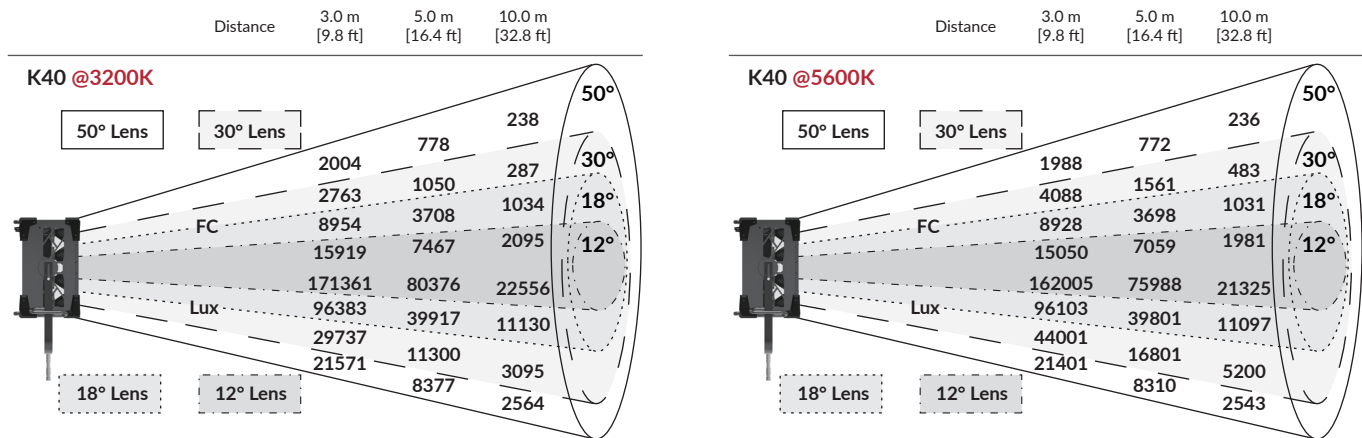

FEATURES

- Interchangeable pixel lenses (12°/18°/30°/50°)
- High-CRI white light output (2000-10000K)
- 8 and 16-bit color modes: CCTRGBW, CCTHSI, CIExy, etc.
- Removable diffusion / honeycomb accessories
- Compactable lightweight- 107lbs
- Smooth and Sharp dimming modes
- DMX-controllable fan modes: OFF / SILENT / AUTO / FULL
- IP-25 Rating (water resistant)

BEAM PROFILE

241203A

SPECIFICATIONS

Beam Angle	12° with lens (18°/30°/50° with optional lens accessories)
CCT Range	2000-10000K continuous tuning + magenta/green shift
CRI / TLCI	95 / 90 typical
Control Modes	CCT, HSI, RGBW, GEL, CCTRGBW, CCTHSI, CIEy, ICTHS, and more
Dimming	100 - 0% flicker free
Dimming Modes / Curve	Smooth, Sharp / Linear, Gamma
Light Engine	DiCon Dense Matrix LED
Power Consumption	Single AC Input 1500W/Dual AC Input 3600W
BTUs/hour	12283 (BTUs/hour) max
AC Input	100 - 240V AC, 18A Max Each
DMX/RDM Port	XLR-5
Wireless Control	Integrated LumenRadio CRMX TimoTwo
Ethernet	sACN, ArtNet (via etherCON)
USB Power Output	5V/2A (via USB-A)
USB-C Interface	FW Update / Remote
Weight	107lbs/48.5kg (With Yoke)
Size (L x W x H)	35.1" x 37.2" x 14.3" / 89.2cm x 94.6cm x 36.2cm (With Yoke) 24.4" x 24.4" x 14.3" / 62.0cm x 62.0cm x 36.2cm (Light Head Only)
Mount Type	Combo (baby stud female / junior stud male) / Dual Truss Clamp Optional
IP Rating	IP-25 (water-resistant)
Thermal Design	Controllable fan (OFF / SILENT / AUTO / FULL)
Operating Temperature	32 - 104°F / 0 - 40°C

PHOTOMETRIC DATA

OPTIONAL ACCESSORIES

RPU
FLXRPU

K40 Light Diffusion
FLXK40CLR-LIGHTDIFF

K40 Honeycomb
FLXK40CLR-HONEYCOMB

12° Lens
(Pack of 16)
FLXK40CLR-FRNL12

18° Lens
(Pack of 16)
FLXK40CLR-FRNL18

30° Lens
(Pack of 16)
FLXK40CLR-FRNL30